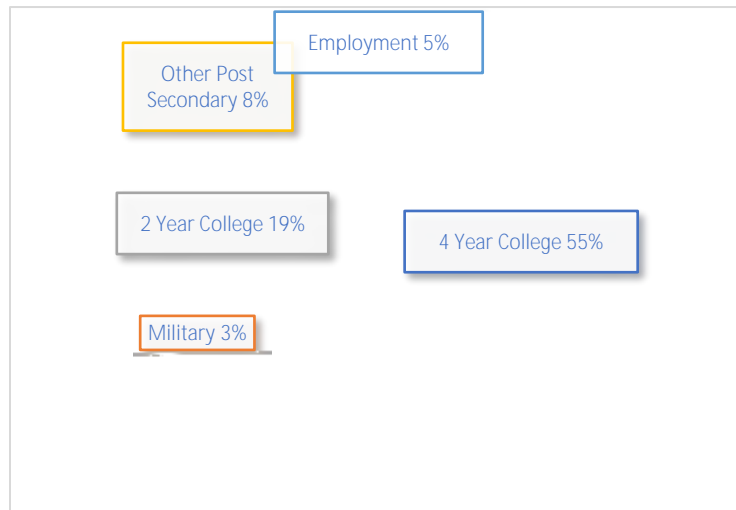

POST HIGH SCHOOL PLANS - CLASS OF 2022

ADVANCED PLACEMENT AWARDS 2022

- AP Scholar - 21
- AP Scholar with Honor - 16
- AP Scholar with Distinction - 19
- AP Capstone Diploma - 11
- AP Seminar & Research Certificate - 2
- National Merit Semi-Finalist

TESTING PROFILE

	_____	_____	_____
Reading/Writing	555	529	534
Math	565	521	533
Mean	25.7	20.8	24.5

2022 ADVANCED PLACEMENT TESTING

274 students took a total of 512 exams.
Scores of 3 or higher were earned on 73% of the exams.

ART/MUSIC DEPARTMENT AWARDS

Art Department Awards & Scholarships
Music Department Awards & Scholarships
National School Choral Award Winner
SCMEA Scholarship Winner

ATHLETIC DEPARTMENT AWARDS

Varsity Football Suffolk County Champions
Varsity Girls' Cross County League & Division Champions
Varsity Girls' Soccer Suffolk County Champions
Varsity Girls' Tennis Elite Eight Champions
Small Varsity, UCA National HS Cheerleading Championship
Varsity Girls' Bowling League III Champions
Varsity Boys' Bowling League Champions
Varsity Wrestling League V Tournament Champions
Varsity Softball League & County Champions
Varsity Girls' Spring Track League & County Champions