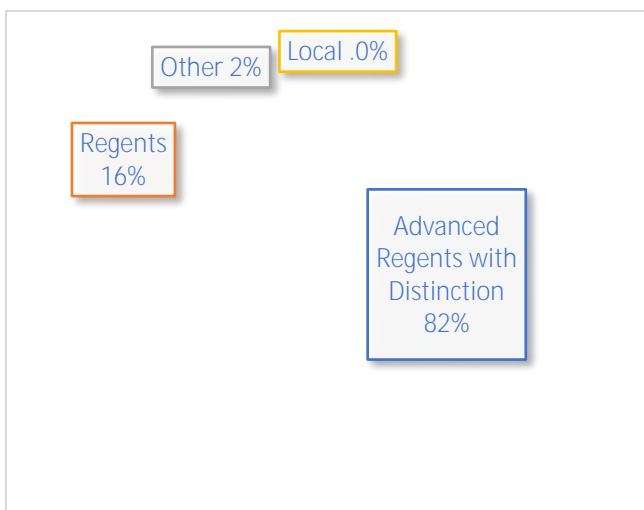

DIPLOMAS - CLASS OF 2022